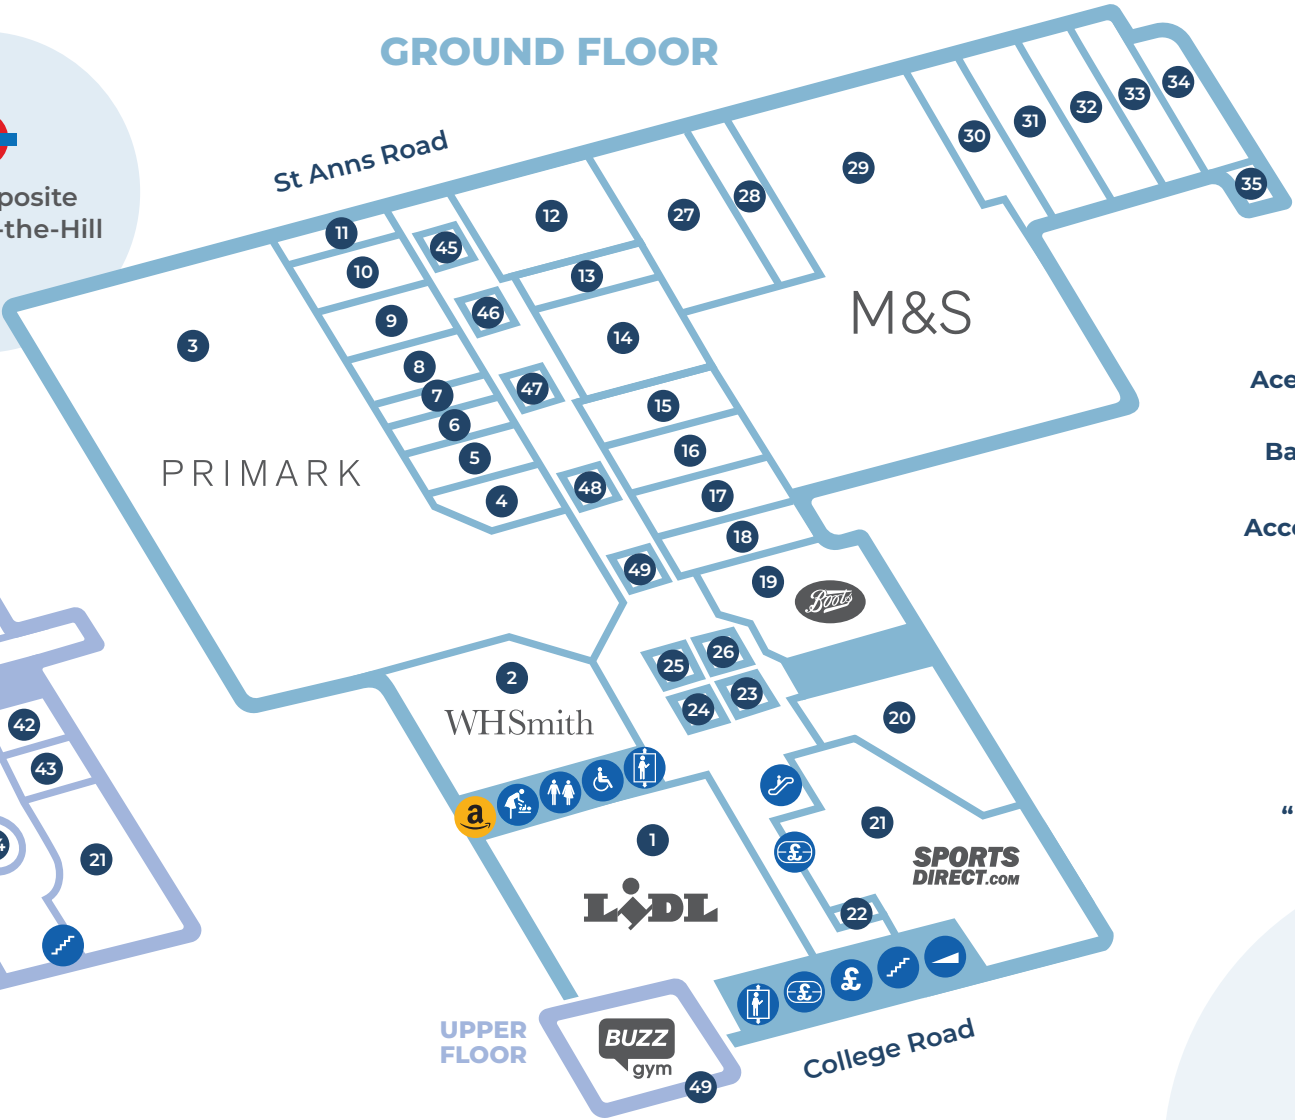

# GROUND FLOOR

  
We're opposite  
Harrow-on-the-Hill

# UPPER FLOOR

- Toilets 
- Accessible Toilets 
- Baby Changing 
- Accessible Ramp 
- Lift 
- Stairs 
- Escalator 
- "Pay On Foot" Machine 
- Cash Machine 
- amazon locker 

## Footwear

- Footlocker **11**
- Clarks **17**
- Shoe Zone **27**