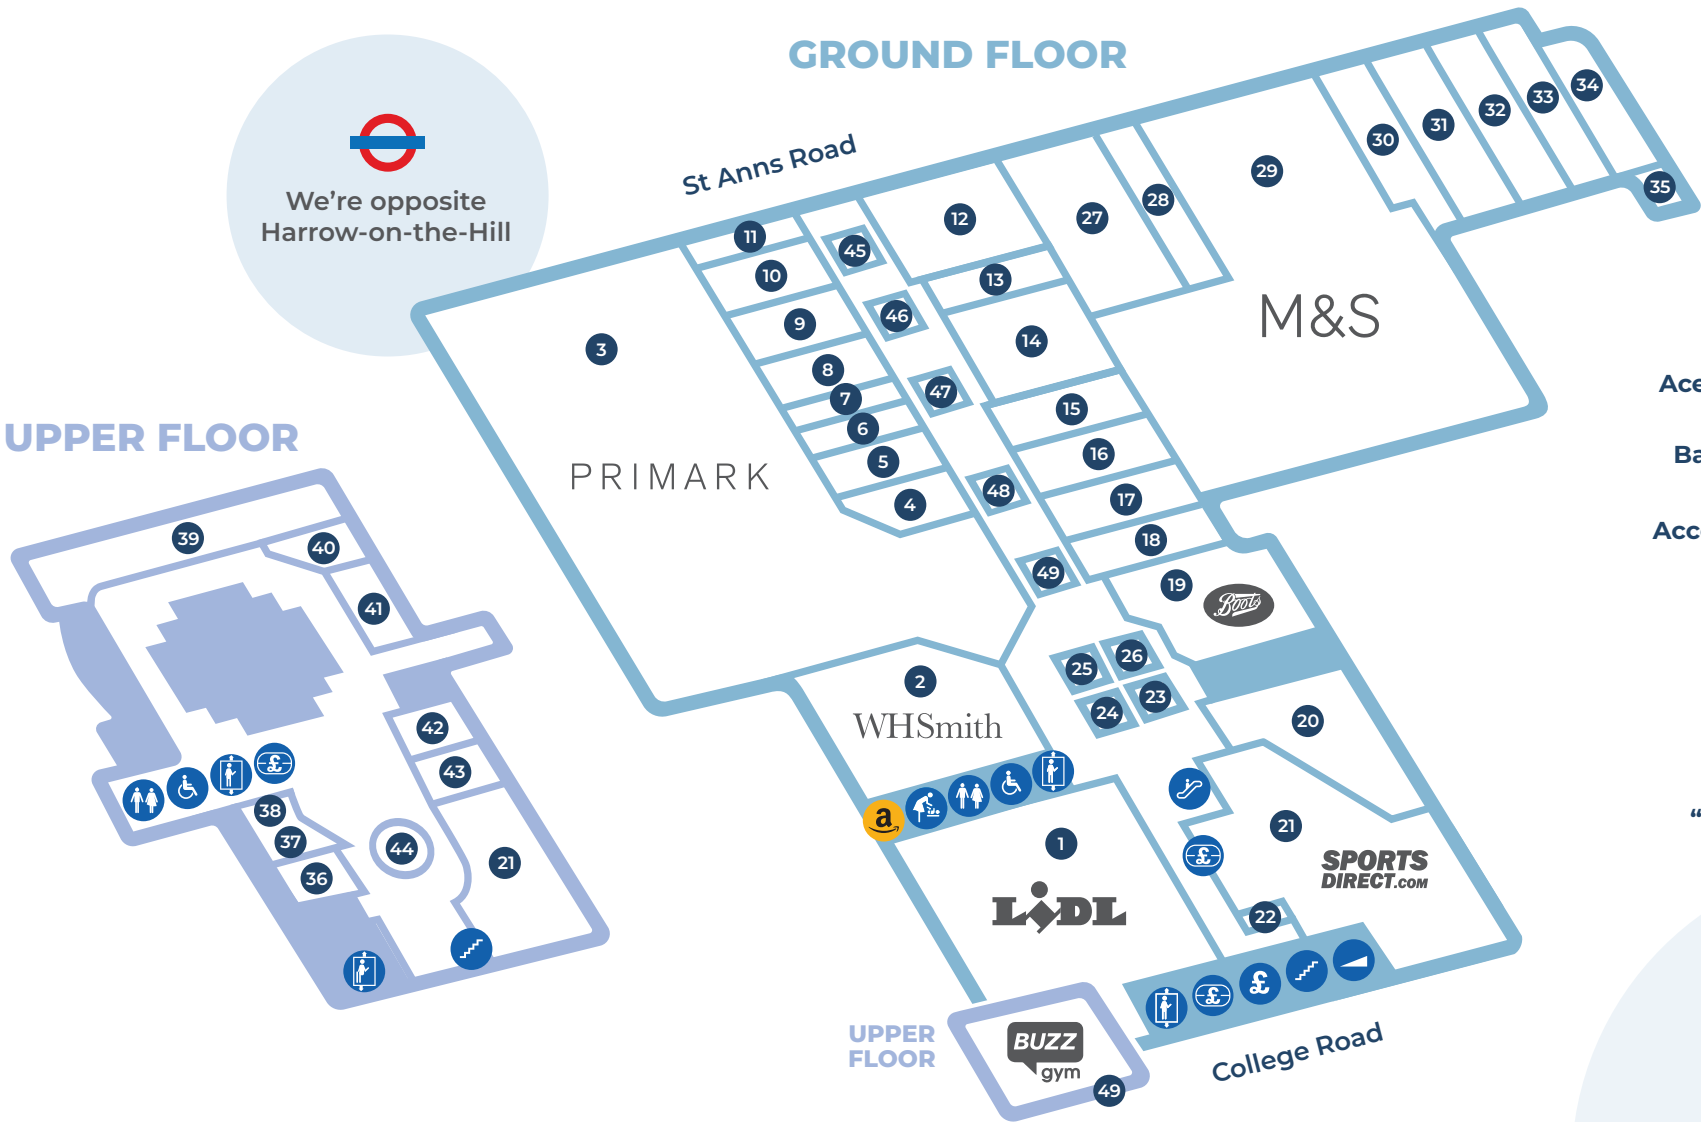

GROUND FLOOR

We're opposite
Harrow-on-the-Hill

UPPER FLOOR

- Toilets 
- Accessible Toilets 
- Baby Changing 
- Accessible Ramp 
- Lift 
- Stairs 
- Escalator 
- "Pay On Foot" Machine 
- Cash Machine 
- amazon locker 

- H Samuel 4
- Claire's 13
- Harrow Watch & Jewellery Clinic 38

Health & Beauty

- Coochani Musk 45
- Krina Beauty Salon 5
- The Perfume Shop 6
- Herbs & Acupuncture 7
- Holland & Barrett 14
- Boots 19
- Krina Beauty 49

Books & Stationary

- WHSmith 2
- The Works 30

Electronics

- Boots 19
- EE 28
- Mobile Bitz 47
- Vuse 48

Services

- Metro Bank 12
- Eurochange 22
- Post Office (Inside WHSmith) 2
- Buzz Gym (Access via College Rd) 49

Food & Drink

- Beirut Street Food 46
- Bubble Tea 26
- Debaere 23
- Krispy Kreme 24
- Yummy Cup 25
- Cafe Nero 31
- Treatz 34
- Indian Street Food 36
- Subway 37
- Burger King 39
- KFC 41
- Pizza Hut Express 43
- Rollover 44